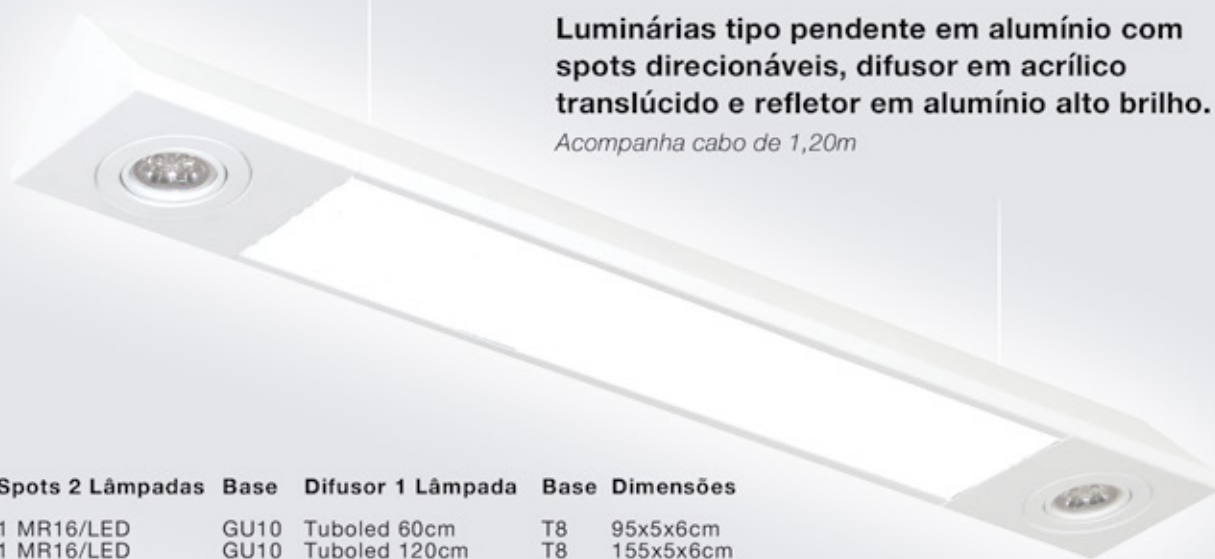

Luminárias tipo pendente em alumínio com spots direcionáveis, difusor em acrílico translúcido e refletor em alumínio alto brilho.

Acompanha cabo de 1,20m

Modelo	Spots 2 Lâmpadas	Base	Difusor 1 Lâmpada	Base	Dimensões
TBP-05D	1 MR16/LED	GU10	Tubeled 60cm	T8	95x5x6cm
TBP-06D	1 MR16/LED	GU10	Tubeled 120cm	T8	155x5x6cm